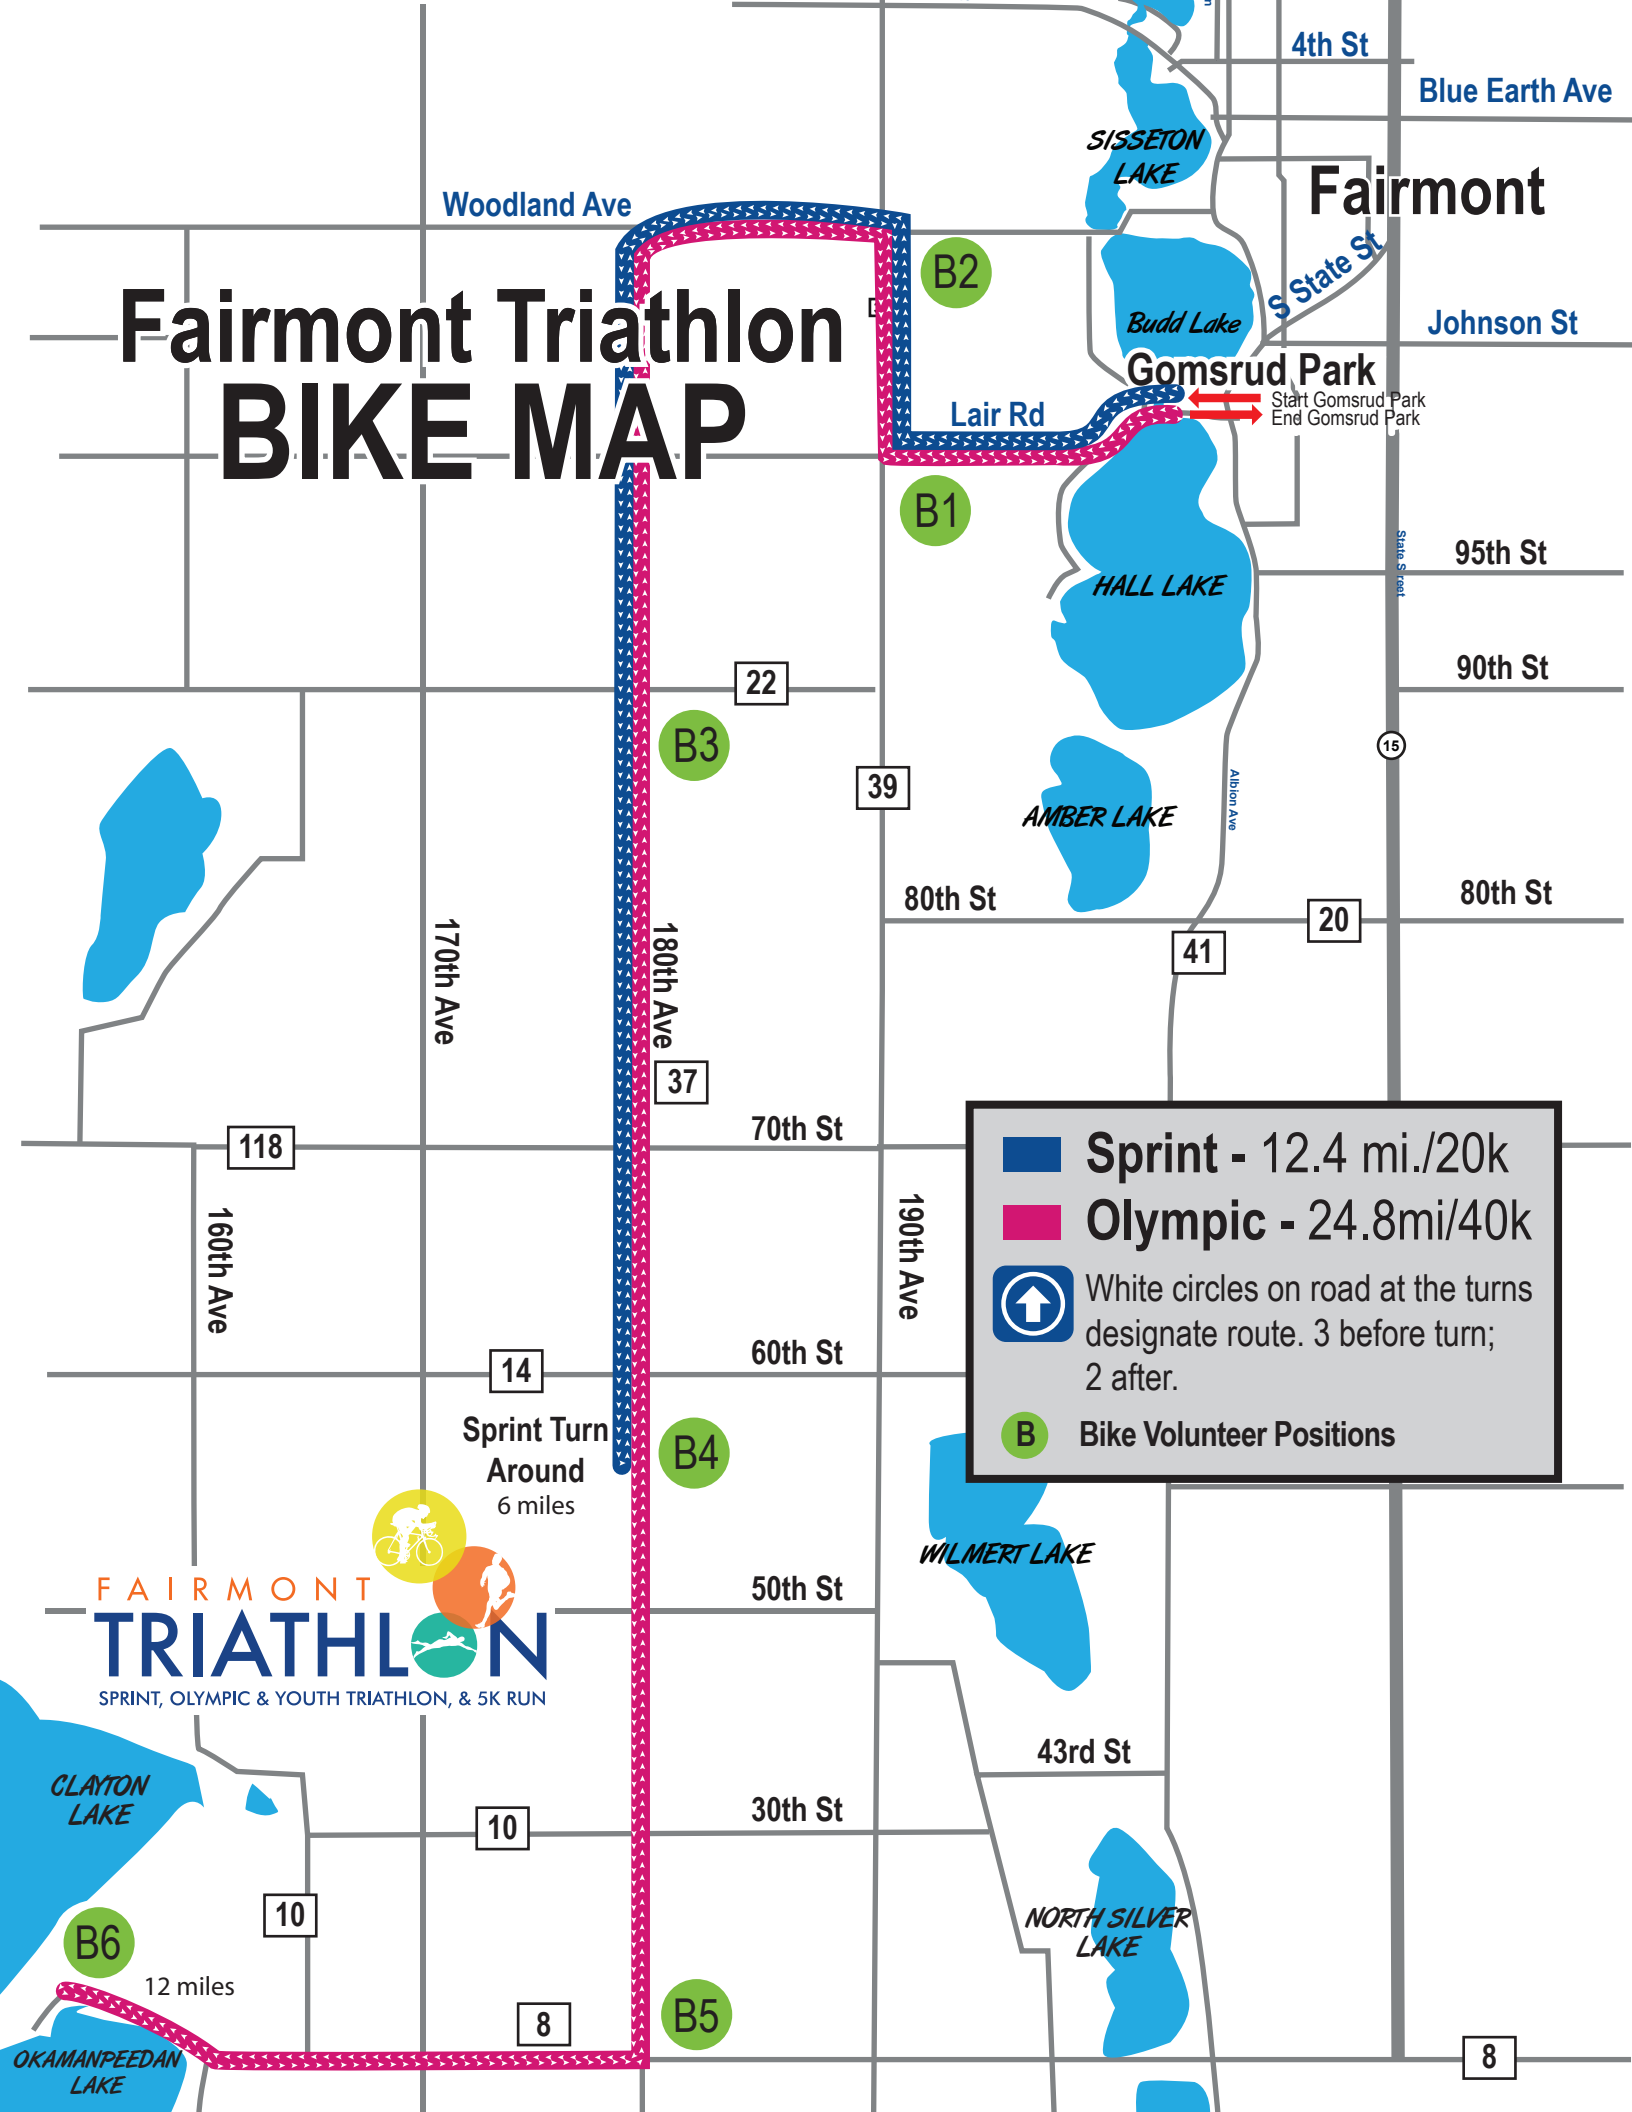

Fairmont Triathlon BIKE MAP

-  **Sprint - 12.4 mi./20k**
-  **Olympic - 24.8mi/40k**
-  White circles on road at the turns designate route. 3 before turn; 2 after.
-  **B** Bike Volunteer Positions

FAIRMONT TRIATHLON
 SPRINT, OLYMPIC & YOUTH TRIATHLON, & 5K RUN

Sprint Turn Around
 6 miles

12 miles

OKAMANPEEDAN LAKE