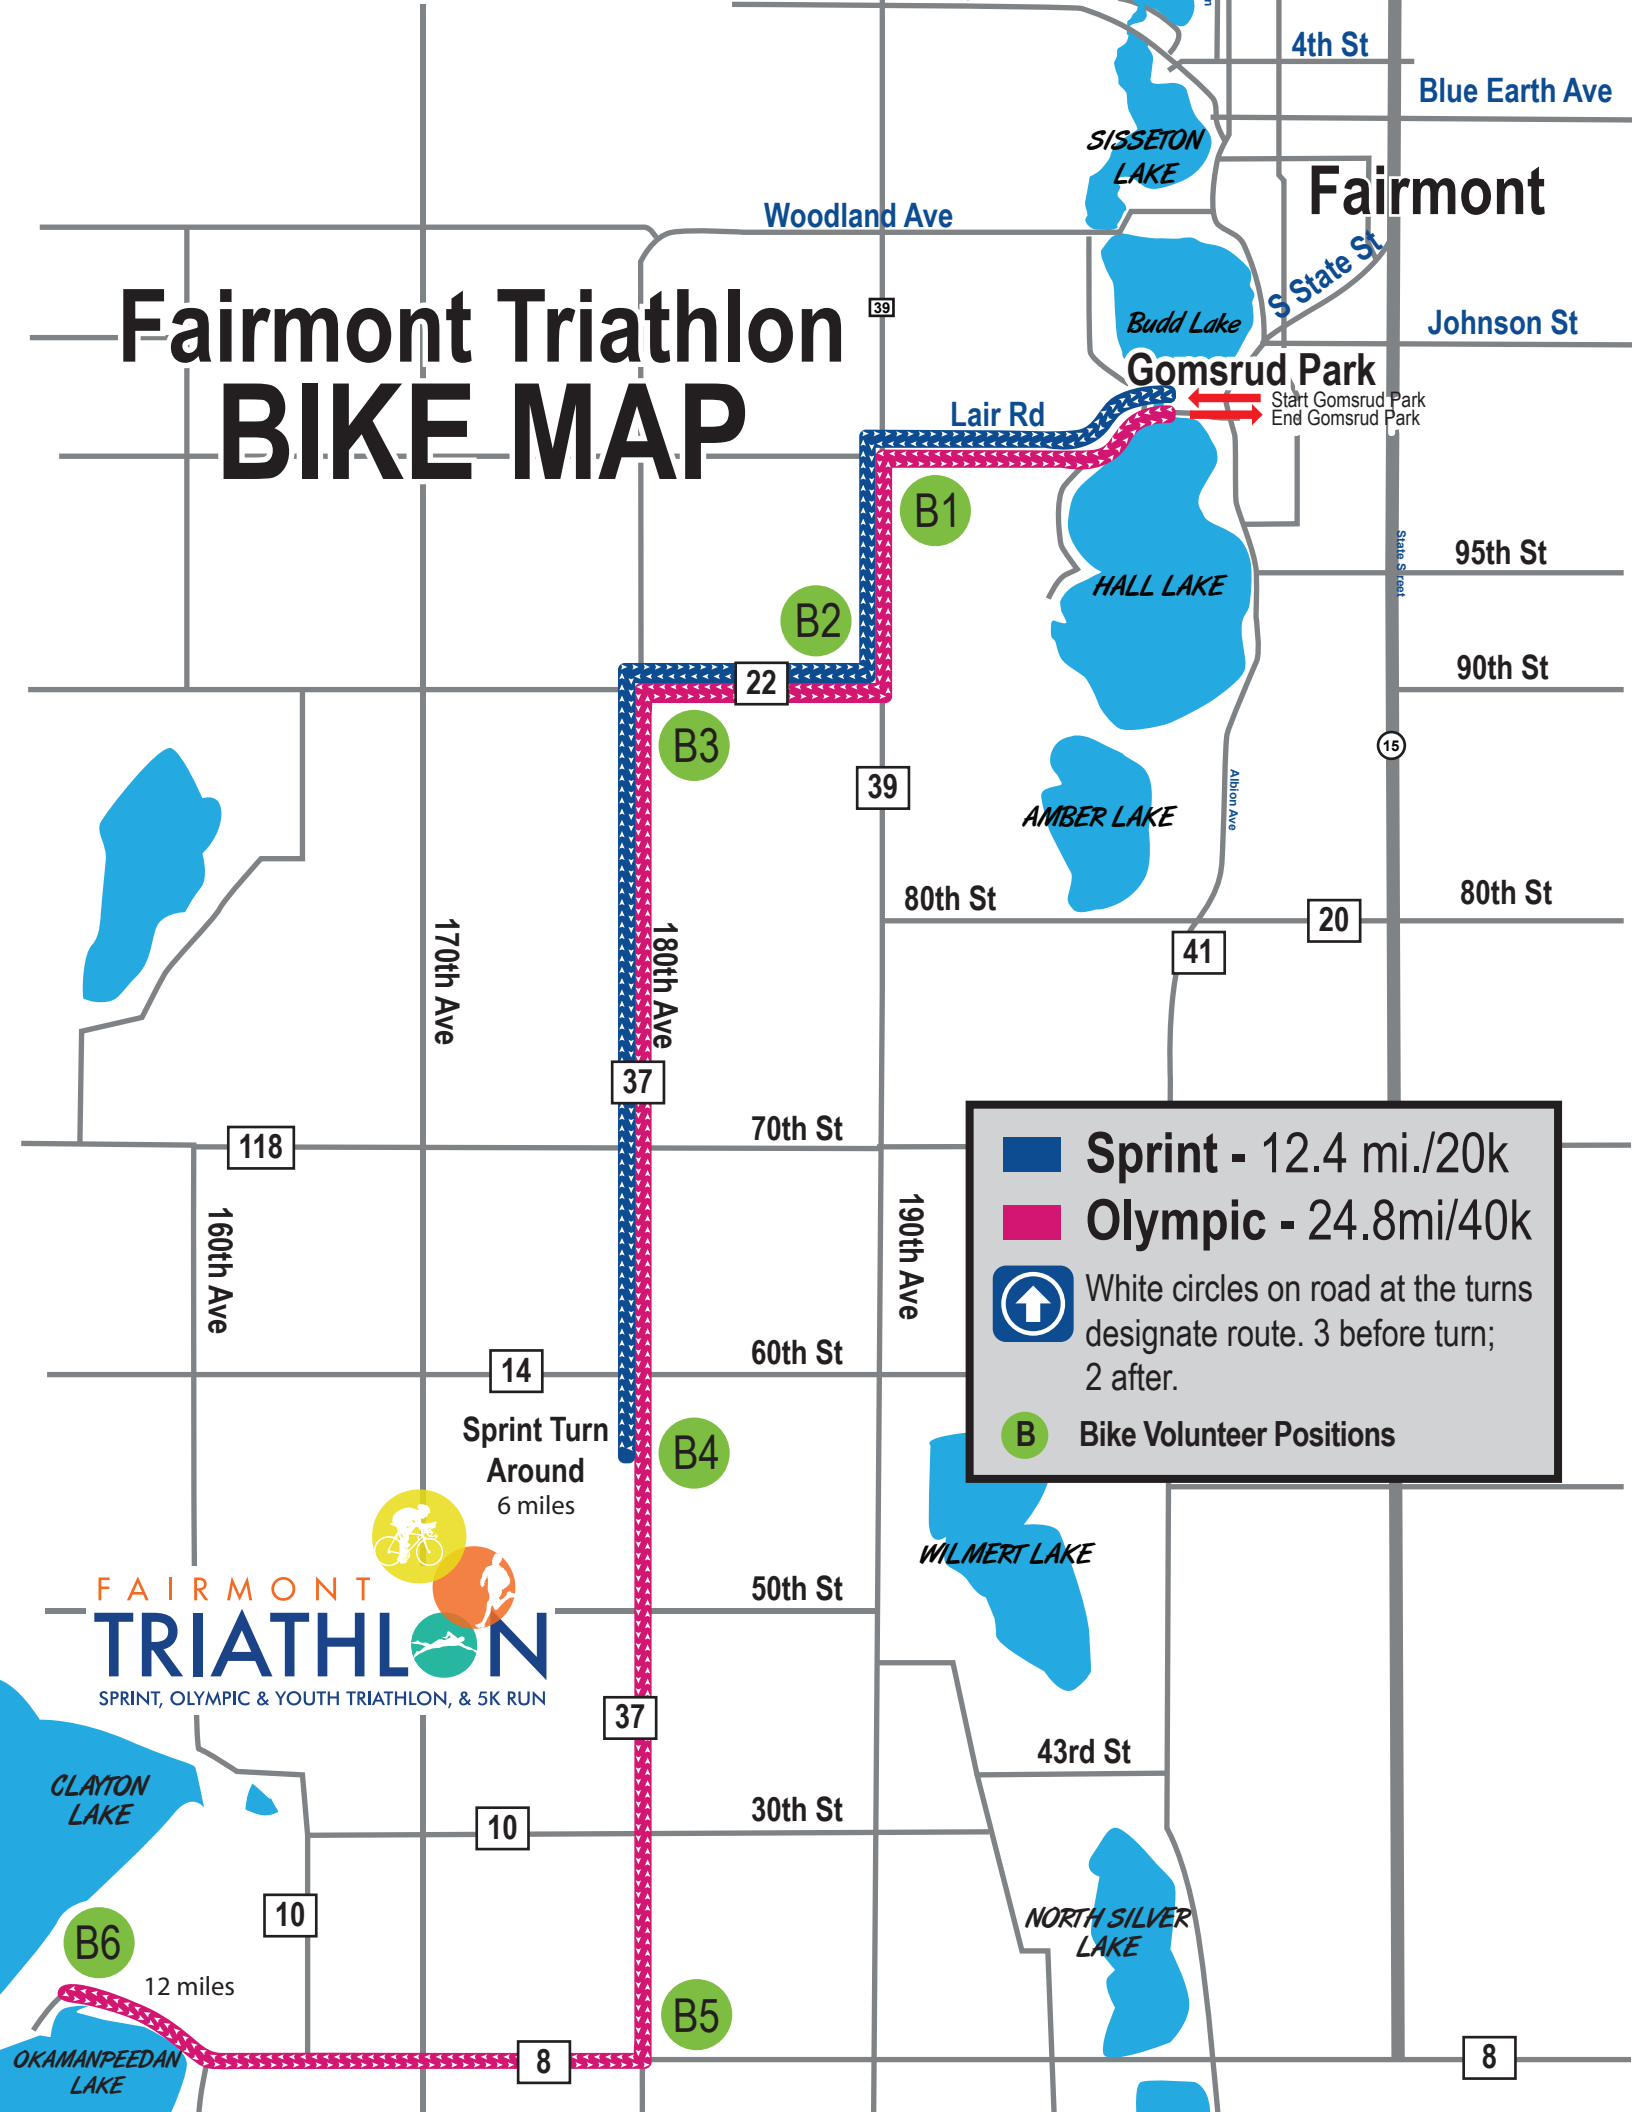

# Fairmont Triathlon BIKE MAP

FAIRMONT  
**TRIATHLON**  
SPRINT, OLYMPIC & YOUTH TRIATHLON, & 5K RUN

- **Sprint** - 12.4 mi./20k
- **Olympic** - 24.8mi/40k
- ↑ White circles on road at the turns designate route. 3 before turn; 2 after.
- B **Bike Volunteer Positions**

**Sprint Turn Around**  
6 miles

12 miles