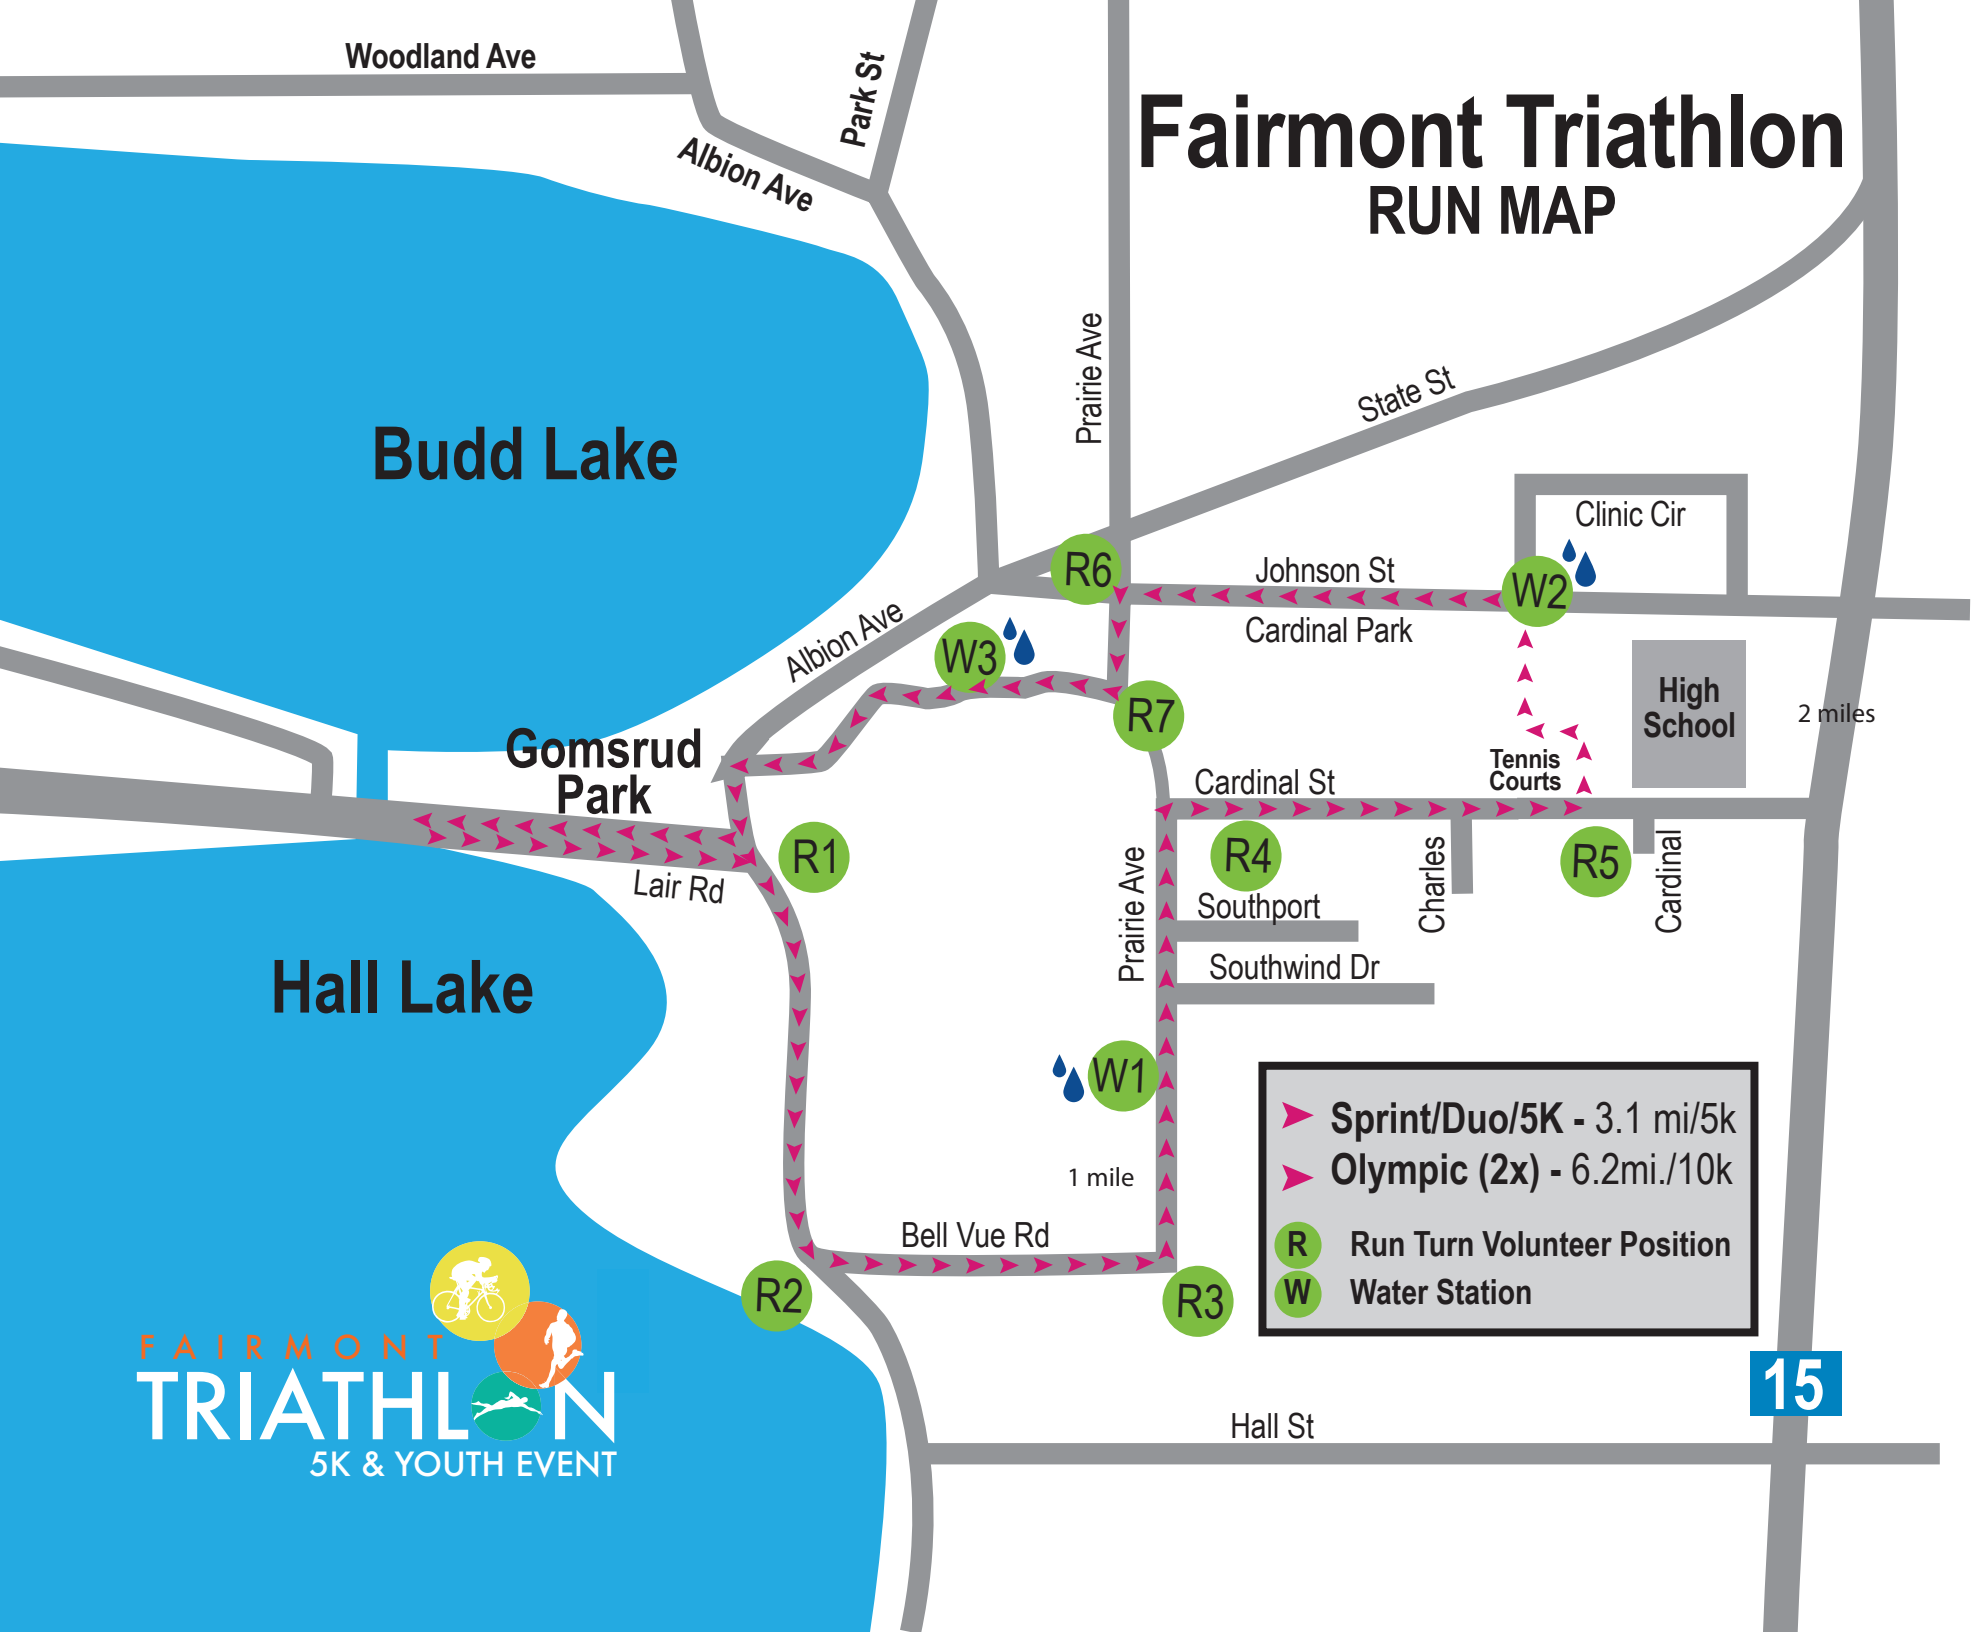

# Fairmont Triathlon RUN MAP

Woodland Ave

Albion Ave

Park St

Budd Lake

Prairie Ave

State St

Clinic Cir

Johnson St

Cardinal Park

High School

2 miles

Gomsrud Park

R7

Cardinal St

Tennis Courts

Hall Lake

W1

1 mile

Bell Vue Rd

R3

▶ Sprint/Duo/5K - 3.1 mi/5k

▶ Olympic (2x) - 6.2mi./10k

**R** Run Turn Volunteer Position

**W** Water Station

Hall St

15

FAIRMONT  
**TRIATHLON**  
5K & YOUTH EVENT