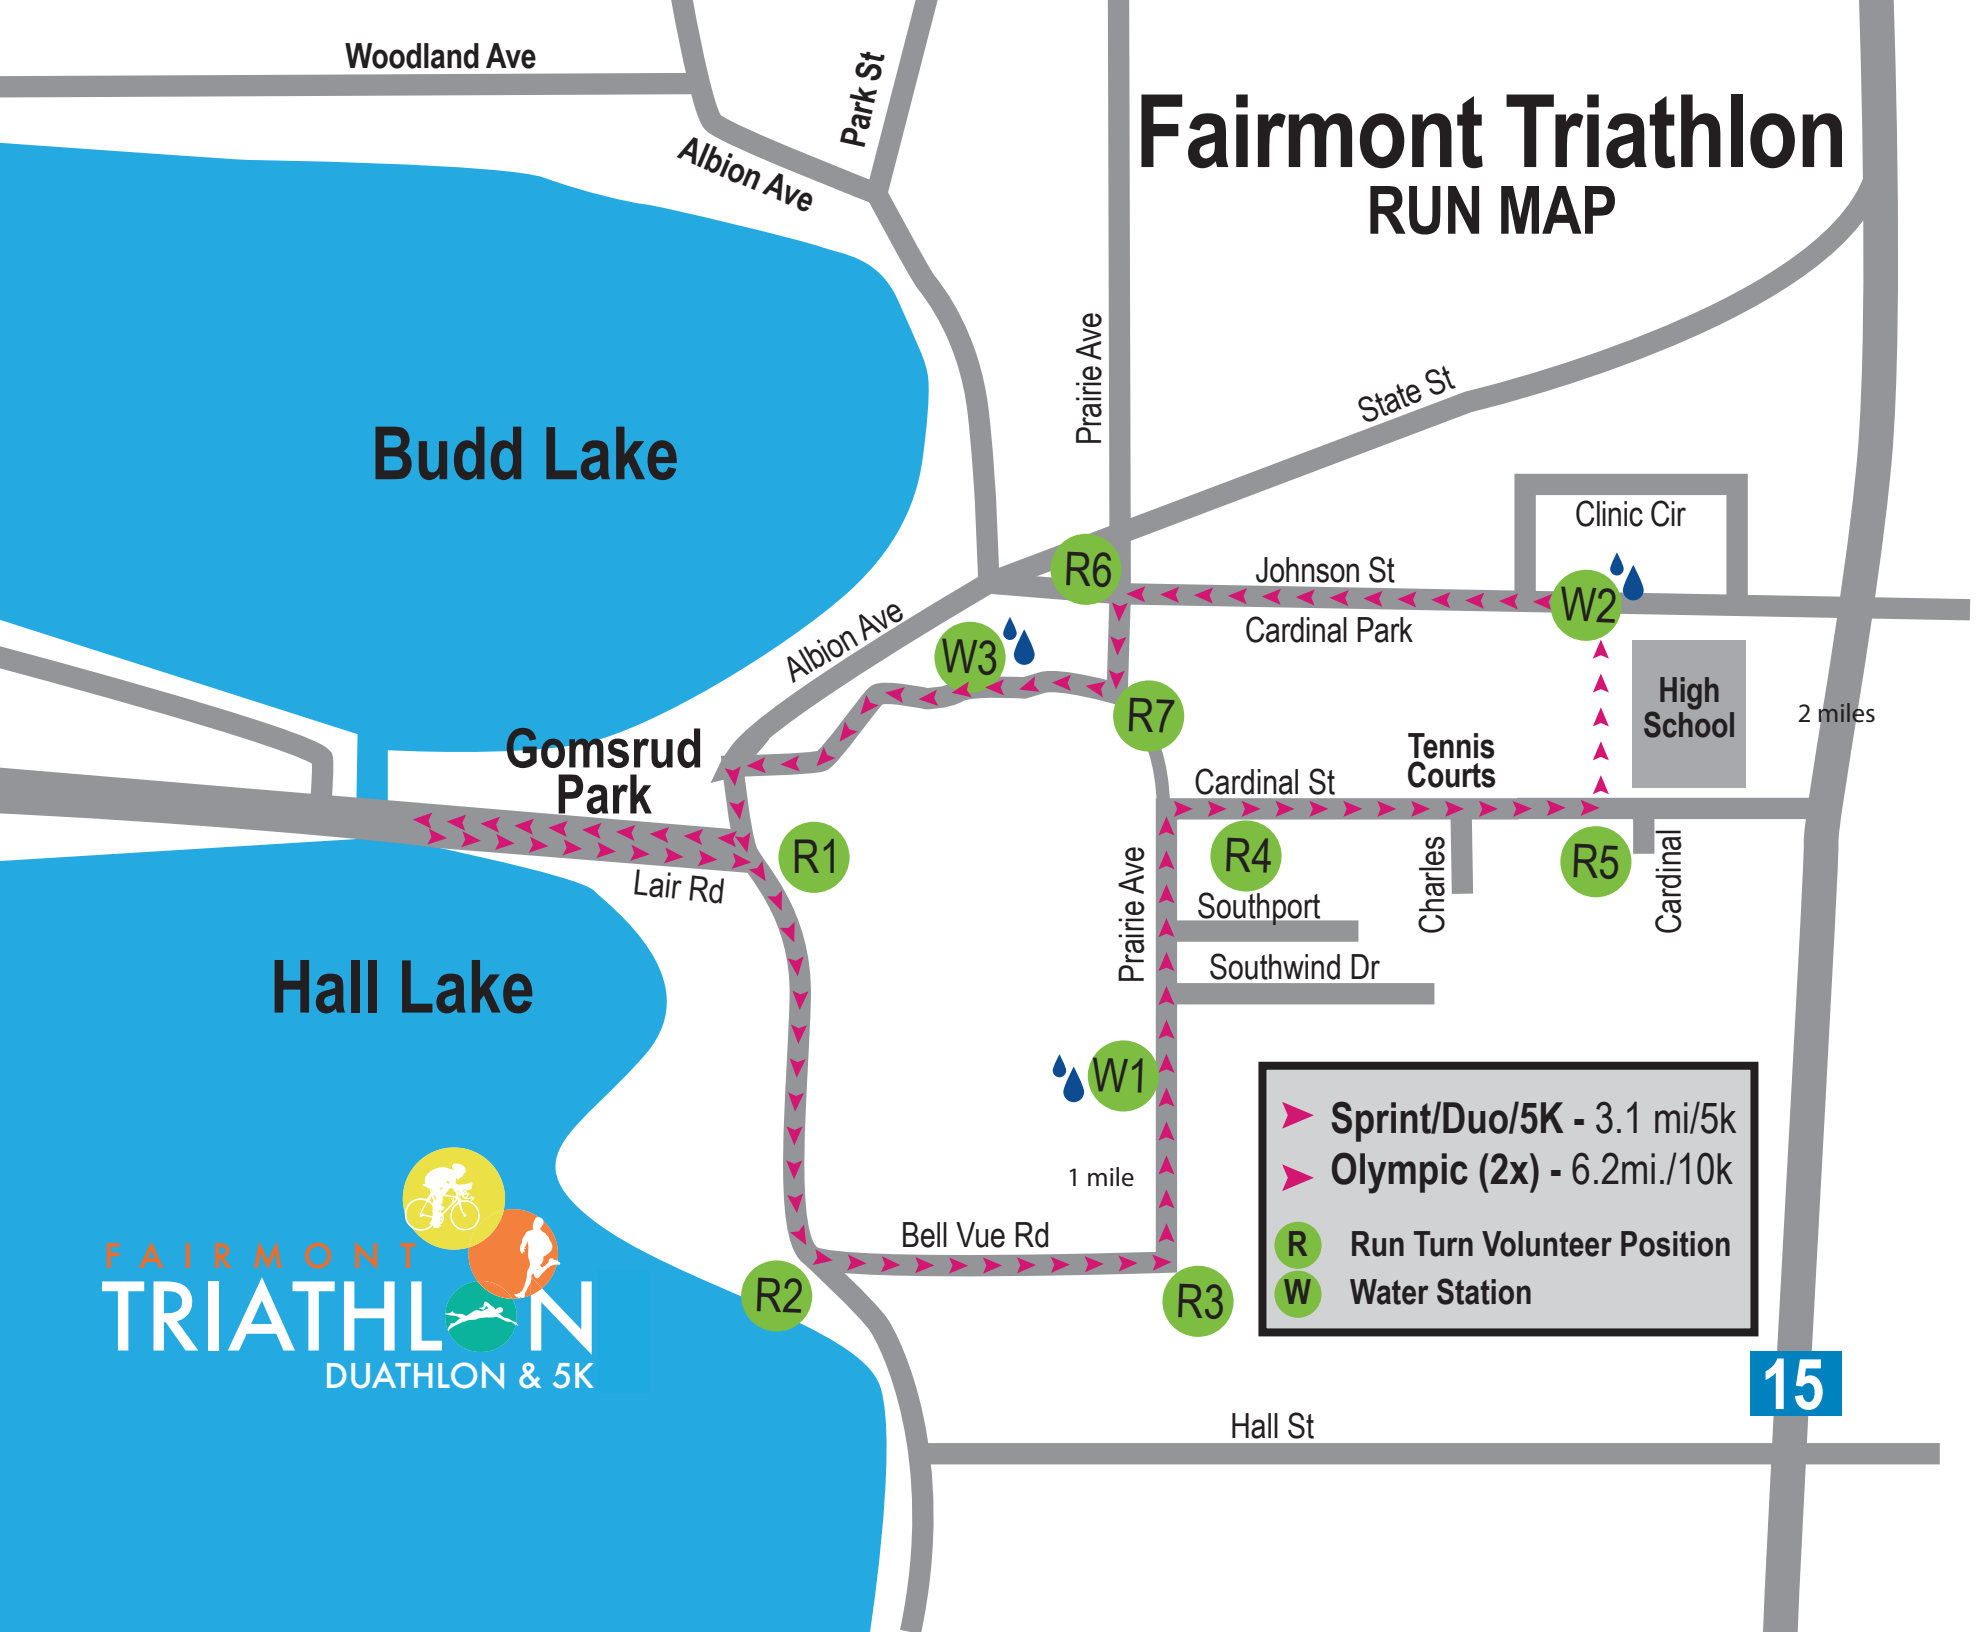

# Fairmont Triathlon RUN MAP

Woodland Ave

Albion Ave

Park St

Budd Lake

Prairie Ave

State St

Clinic Cir

Johnson St

W2

Cardinal Park

W3

R7

Gomsrud Park

2 miles

High School

Cardinal

Southwind Dr

Hall Lake

W1

1 mile

	Sprint/Duo/5K - 3.1 mi/5k
	Olympic (2x) - 6.2mi./10k
	Run Turn Volunteer Position
	Water Station

Bell Vue Rd

R2

R3

FAIRMONT  
**TRIATHLON**  
DUATHLON & 5K

Hall St

15