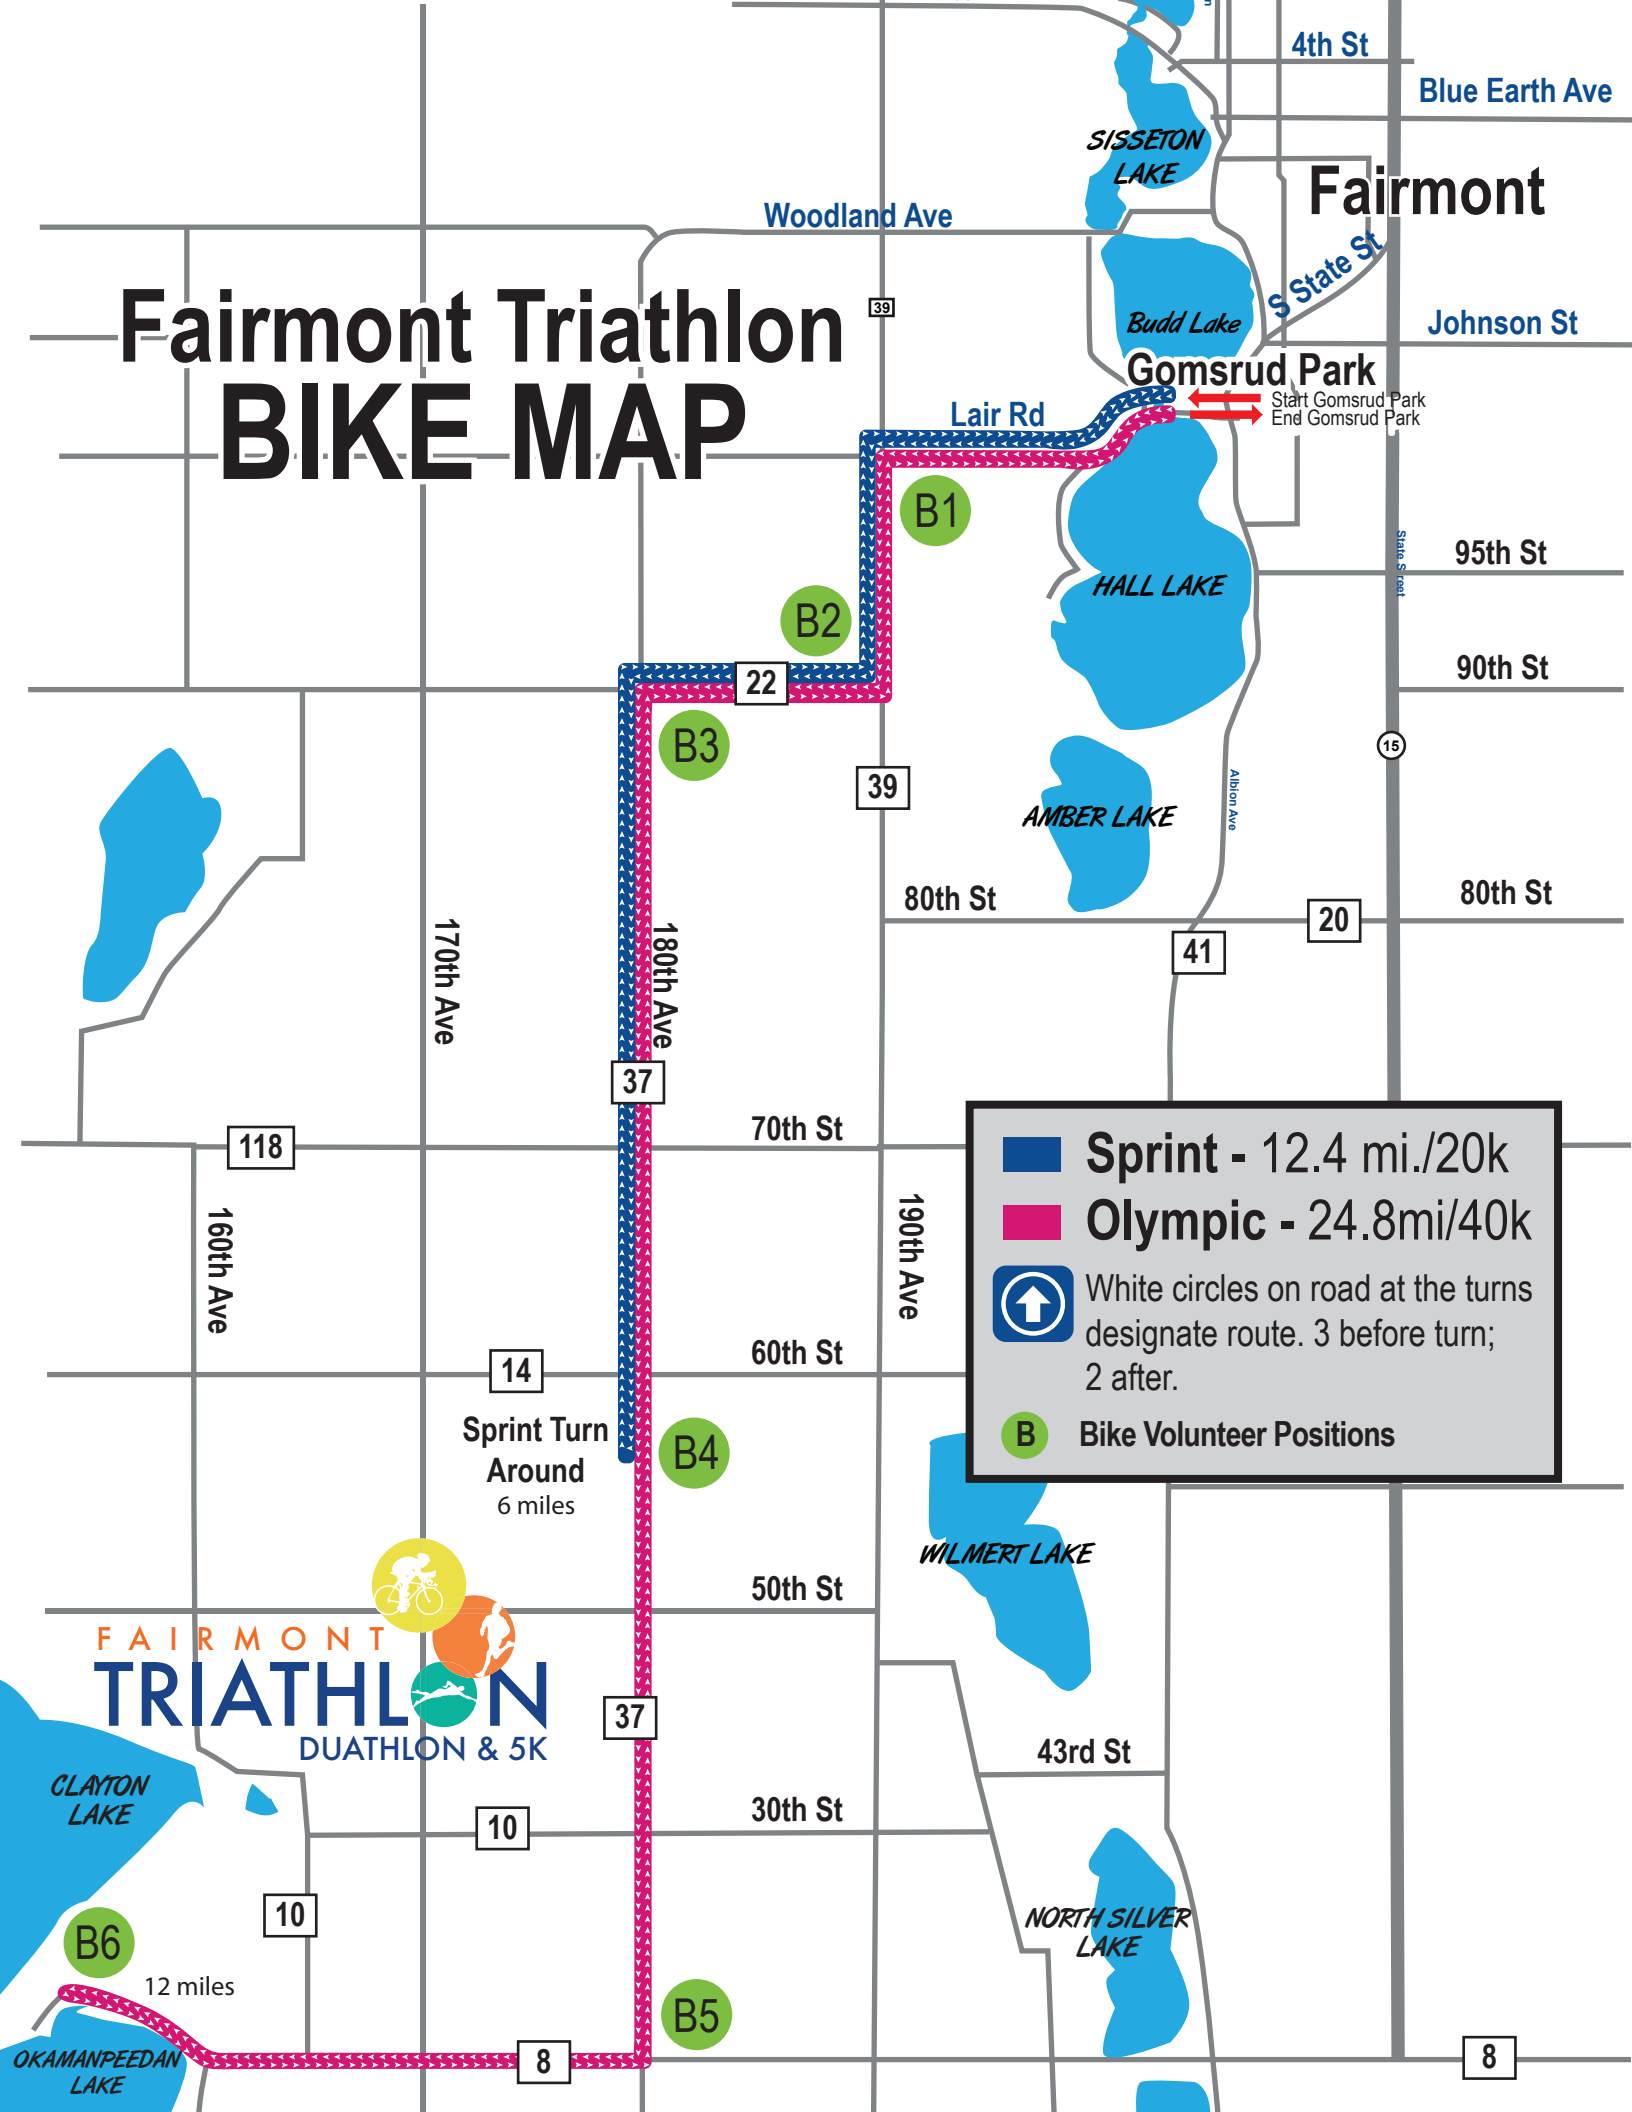

Fairmont Triathlon BIKE MAP

4th St

Blue Earth Ave

Fairmont

Woodland Ave

SISSETON LAKE

Budd Lake

S State St

Johnson St

Gomsrud Park

Start Gomsrud Park
End Gomsrud Park

Lair Rd

B1

95th St

B2

HALL LAKE

90th St

B3

AMBER LAKE

80th St

80th St

41

20

170th Ave

180th Ave

190th Ave

- **Sprint** - 12.4 mi./20k
- **Olympic** - 24.8mi/40k
- White circles on road at the turns designate route. 3 before turn; 2 after.
- B **Bike Volunteer Positions**

118

160th Ave

70th St

14

Sprint Turn
Around
6 miles

B4

60th St

FAIRMONT
TRIATHLON
DUATHLON & 5K

50th St

WILMERT LAKE

37

43rd St

30th St

10

CLAYTON LAKE

10

12 miles

B6

B5

NORTH SILVER LAKE

8

OKAMANPEEDAN LAKE

8